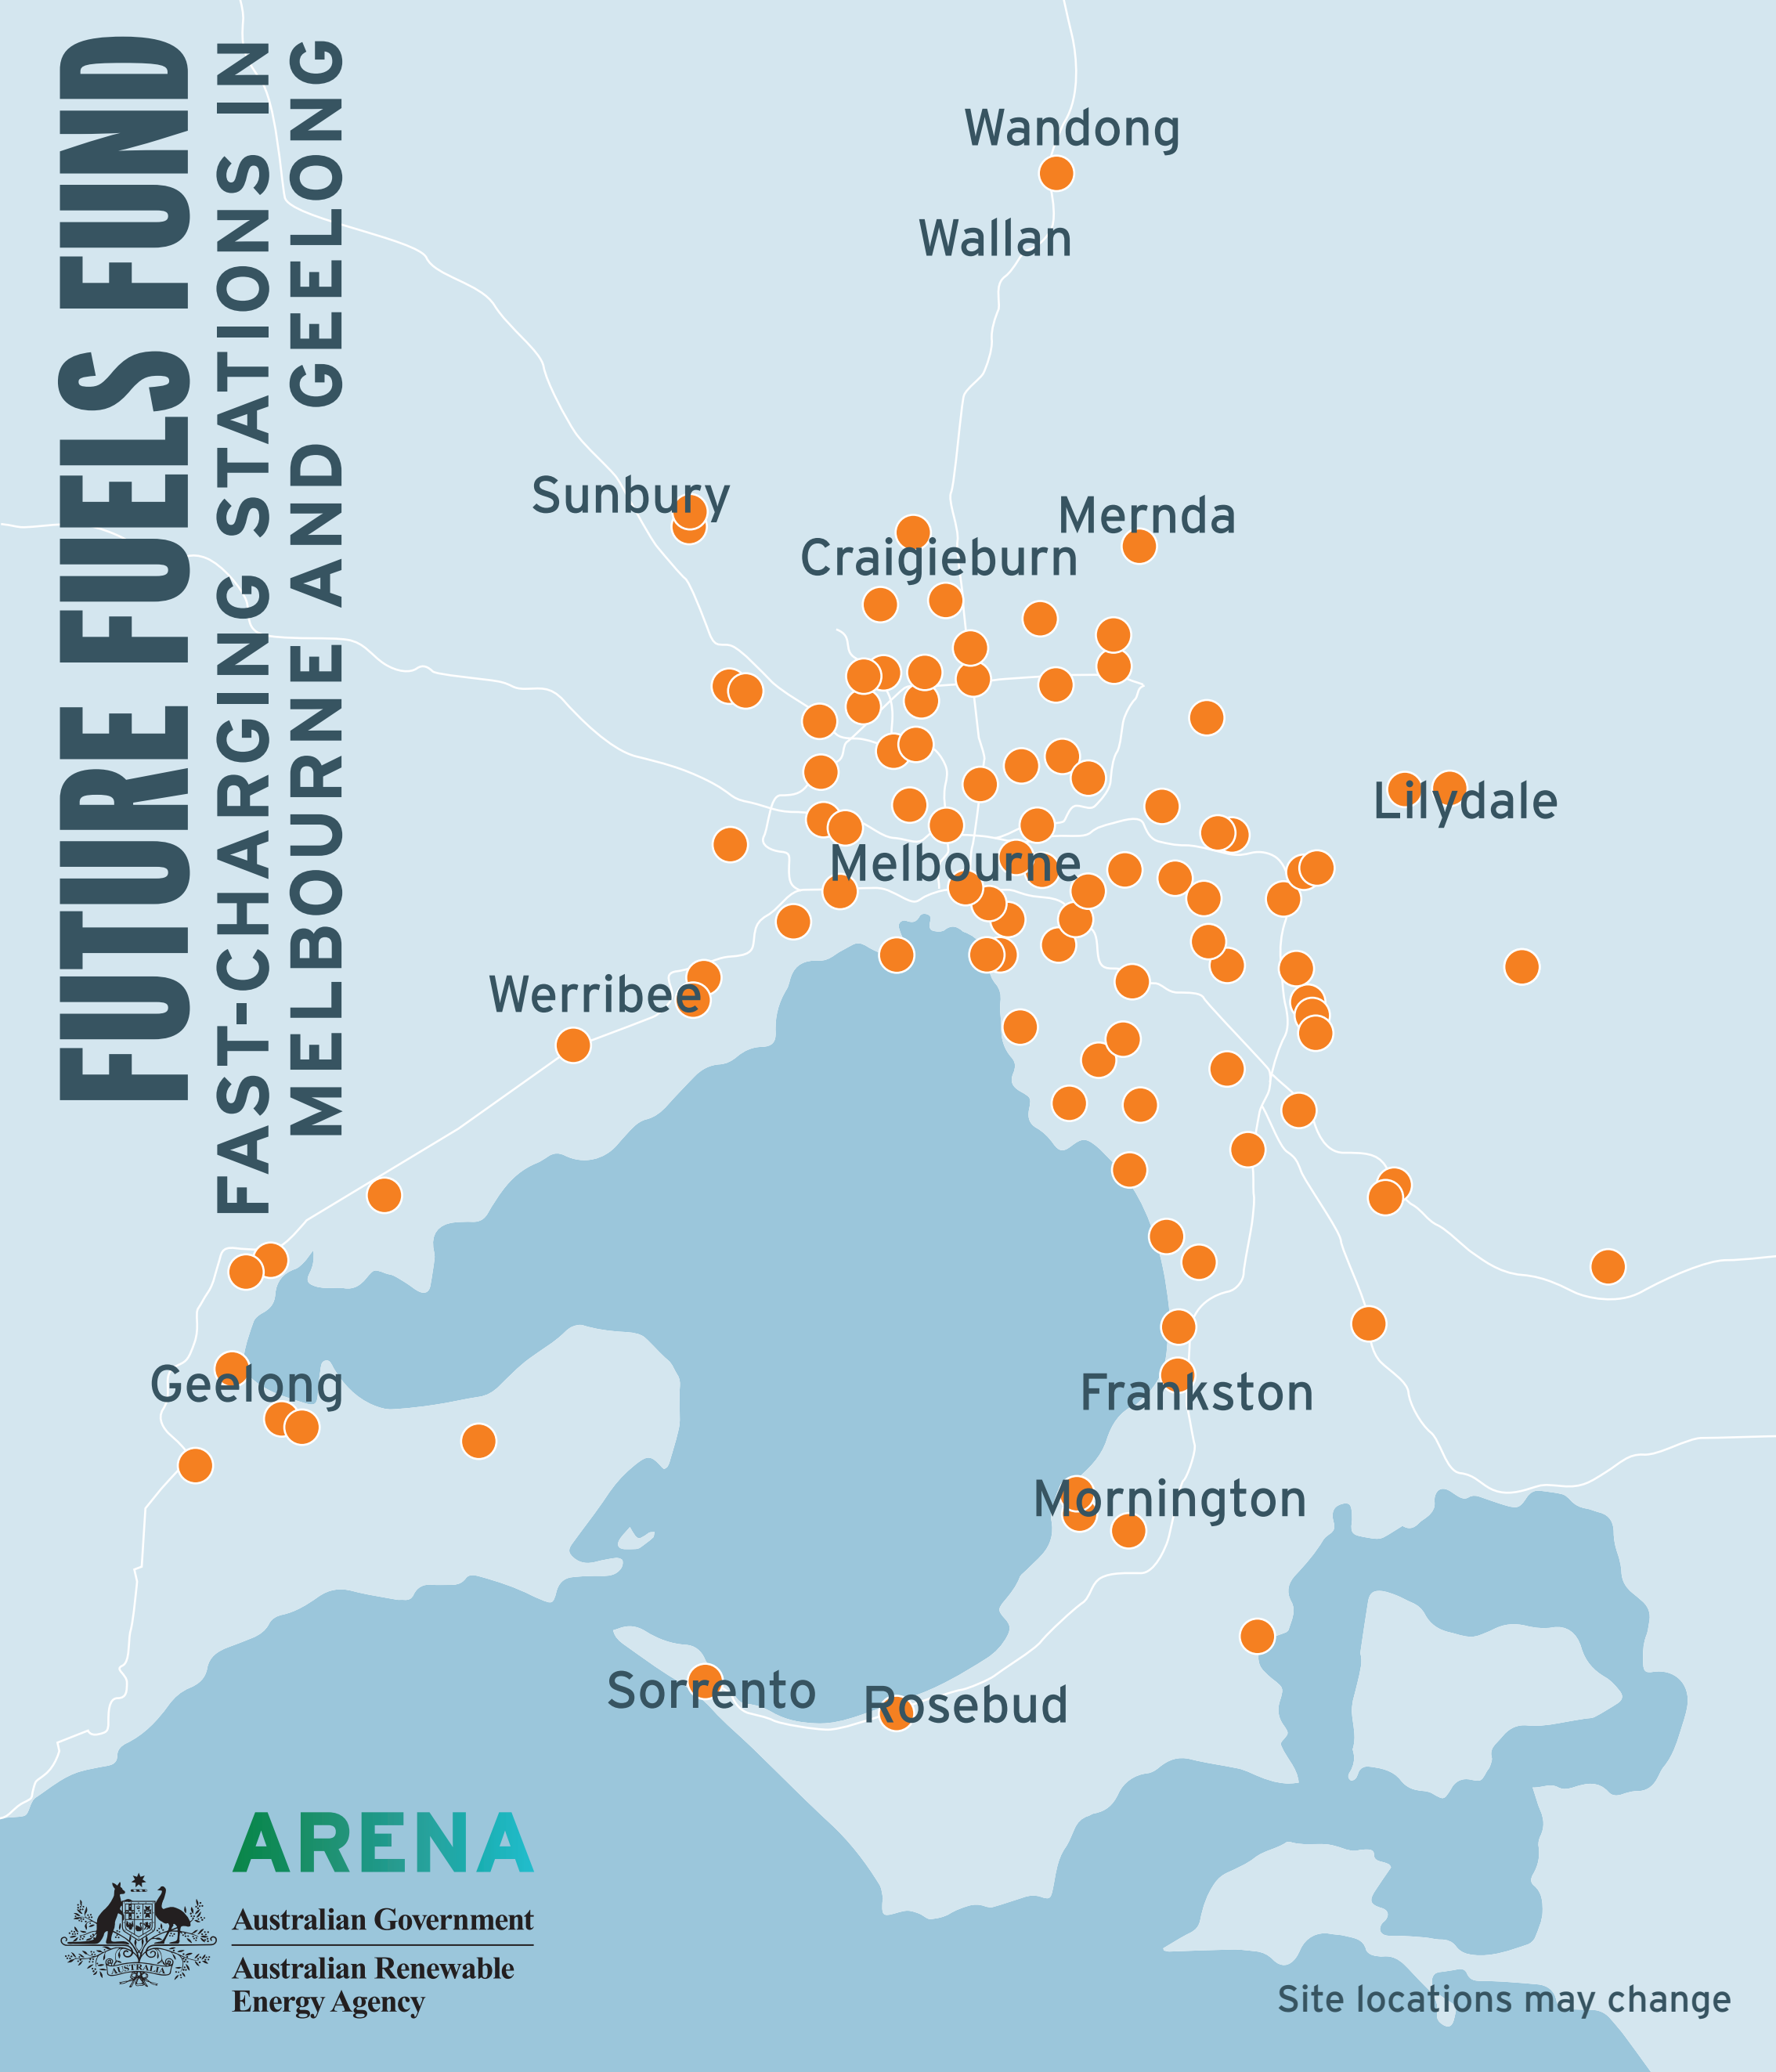

NEWCASTLE & CENTRAL COAST

WOLLONGONG

DARWIN

ADELAIDE

HOBART

BRISBANE

SUNSHINE COAST

GOLD COAST

Chermside

Brisbane

Carindale

Sunnybank

Forest
Lake

Browns
Plains

Loganholme

Victoria
Point

Site locations may change

FUTURE FUELS FUND FAST-CHARGING STATIONS ON THE GOLD COAST

ARENA

Australian Government
Australian Renewable
Energy Agency

Site locations may change

FUTURE FUELS FUND FAST-CHARGING STATIONS IN MELBOURNE AND GEEELONG