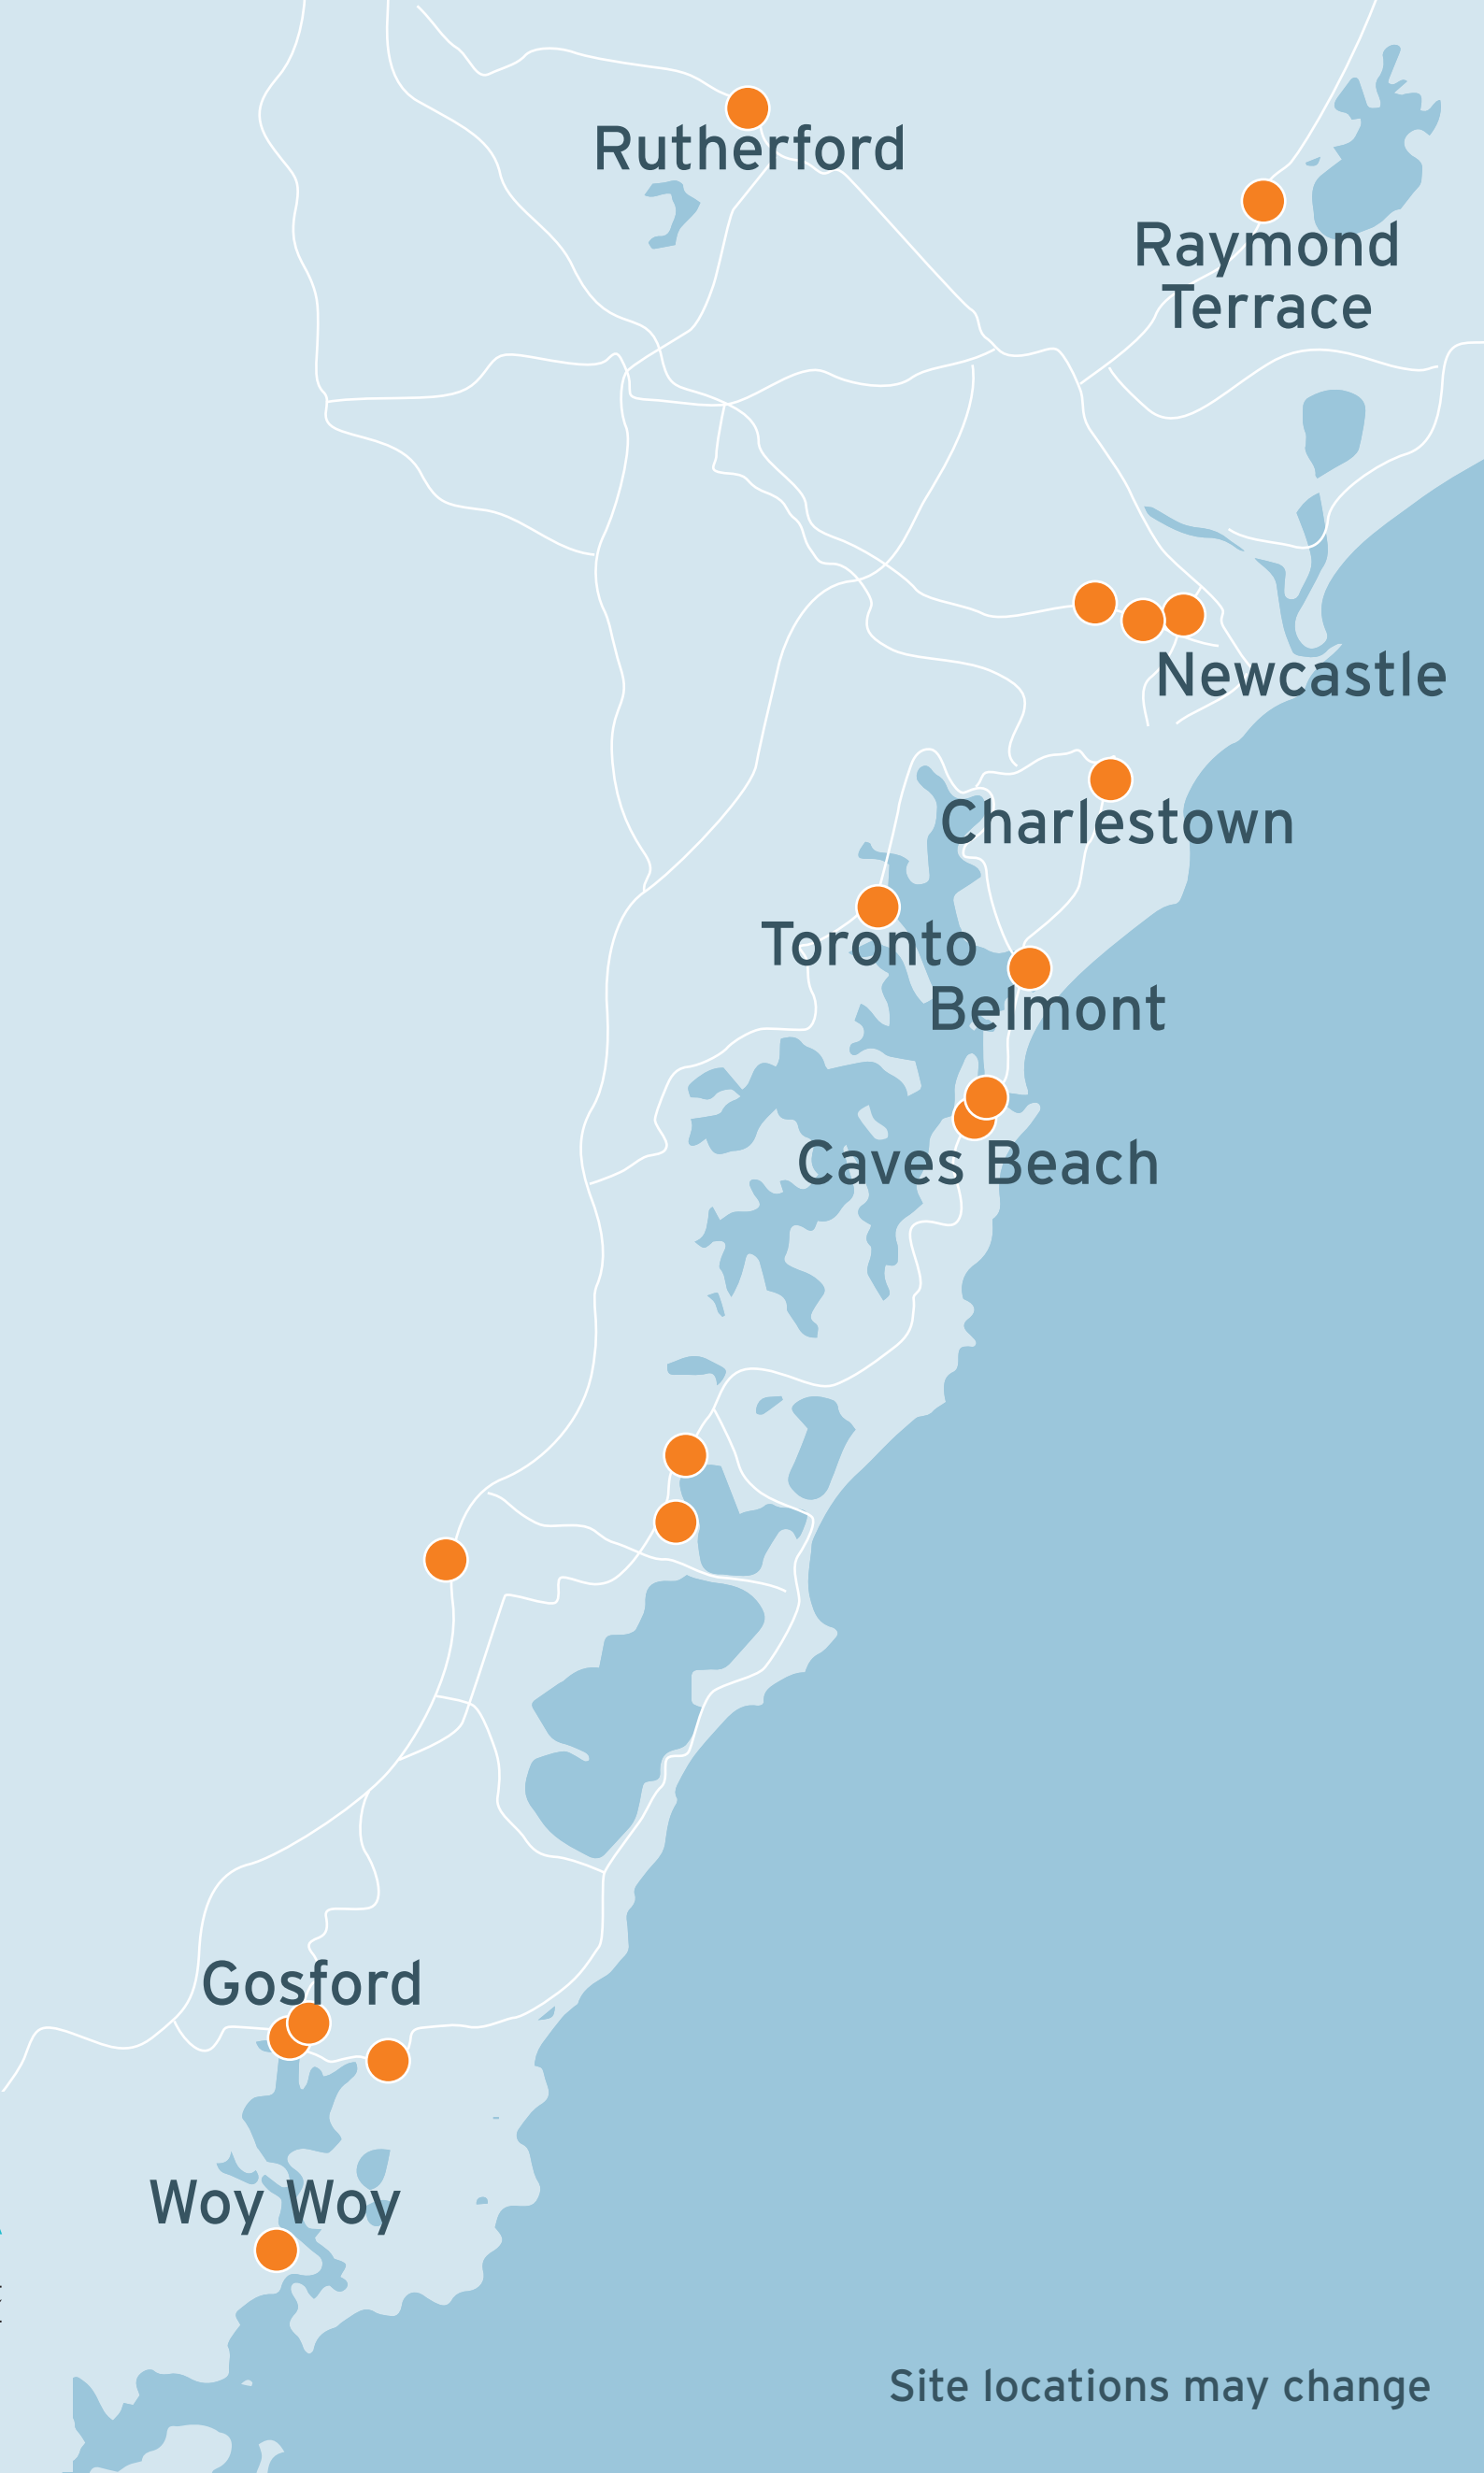

FUTURE FUELS FUND

FAST-CHARGING STATIONS IN NEWCASTLE AND CENTRAL COAST

ARENA

Australian Government
Australian Renewable
Energy Agency

Site locations may change