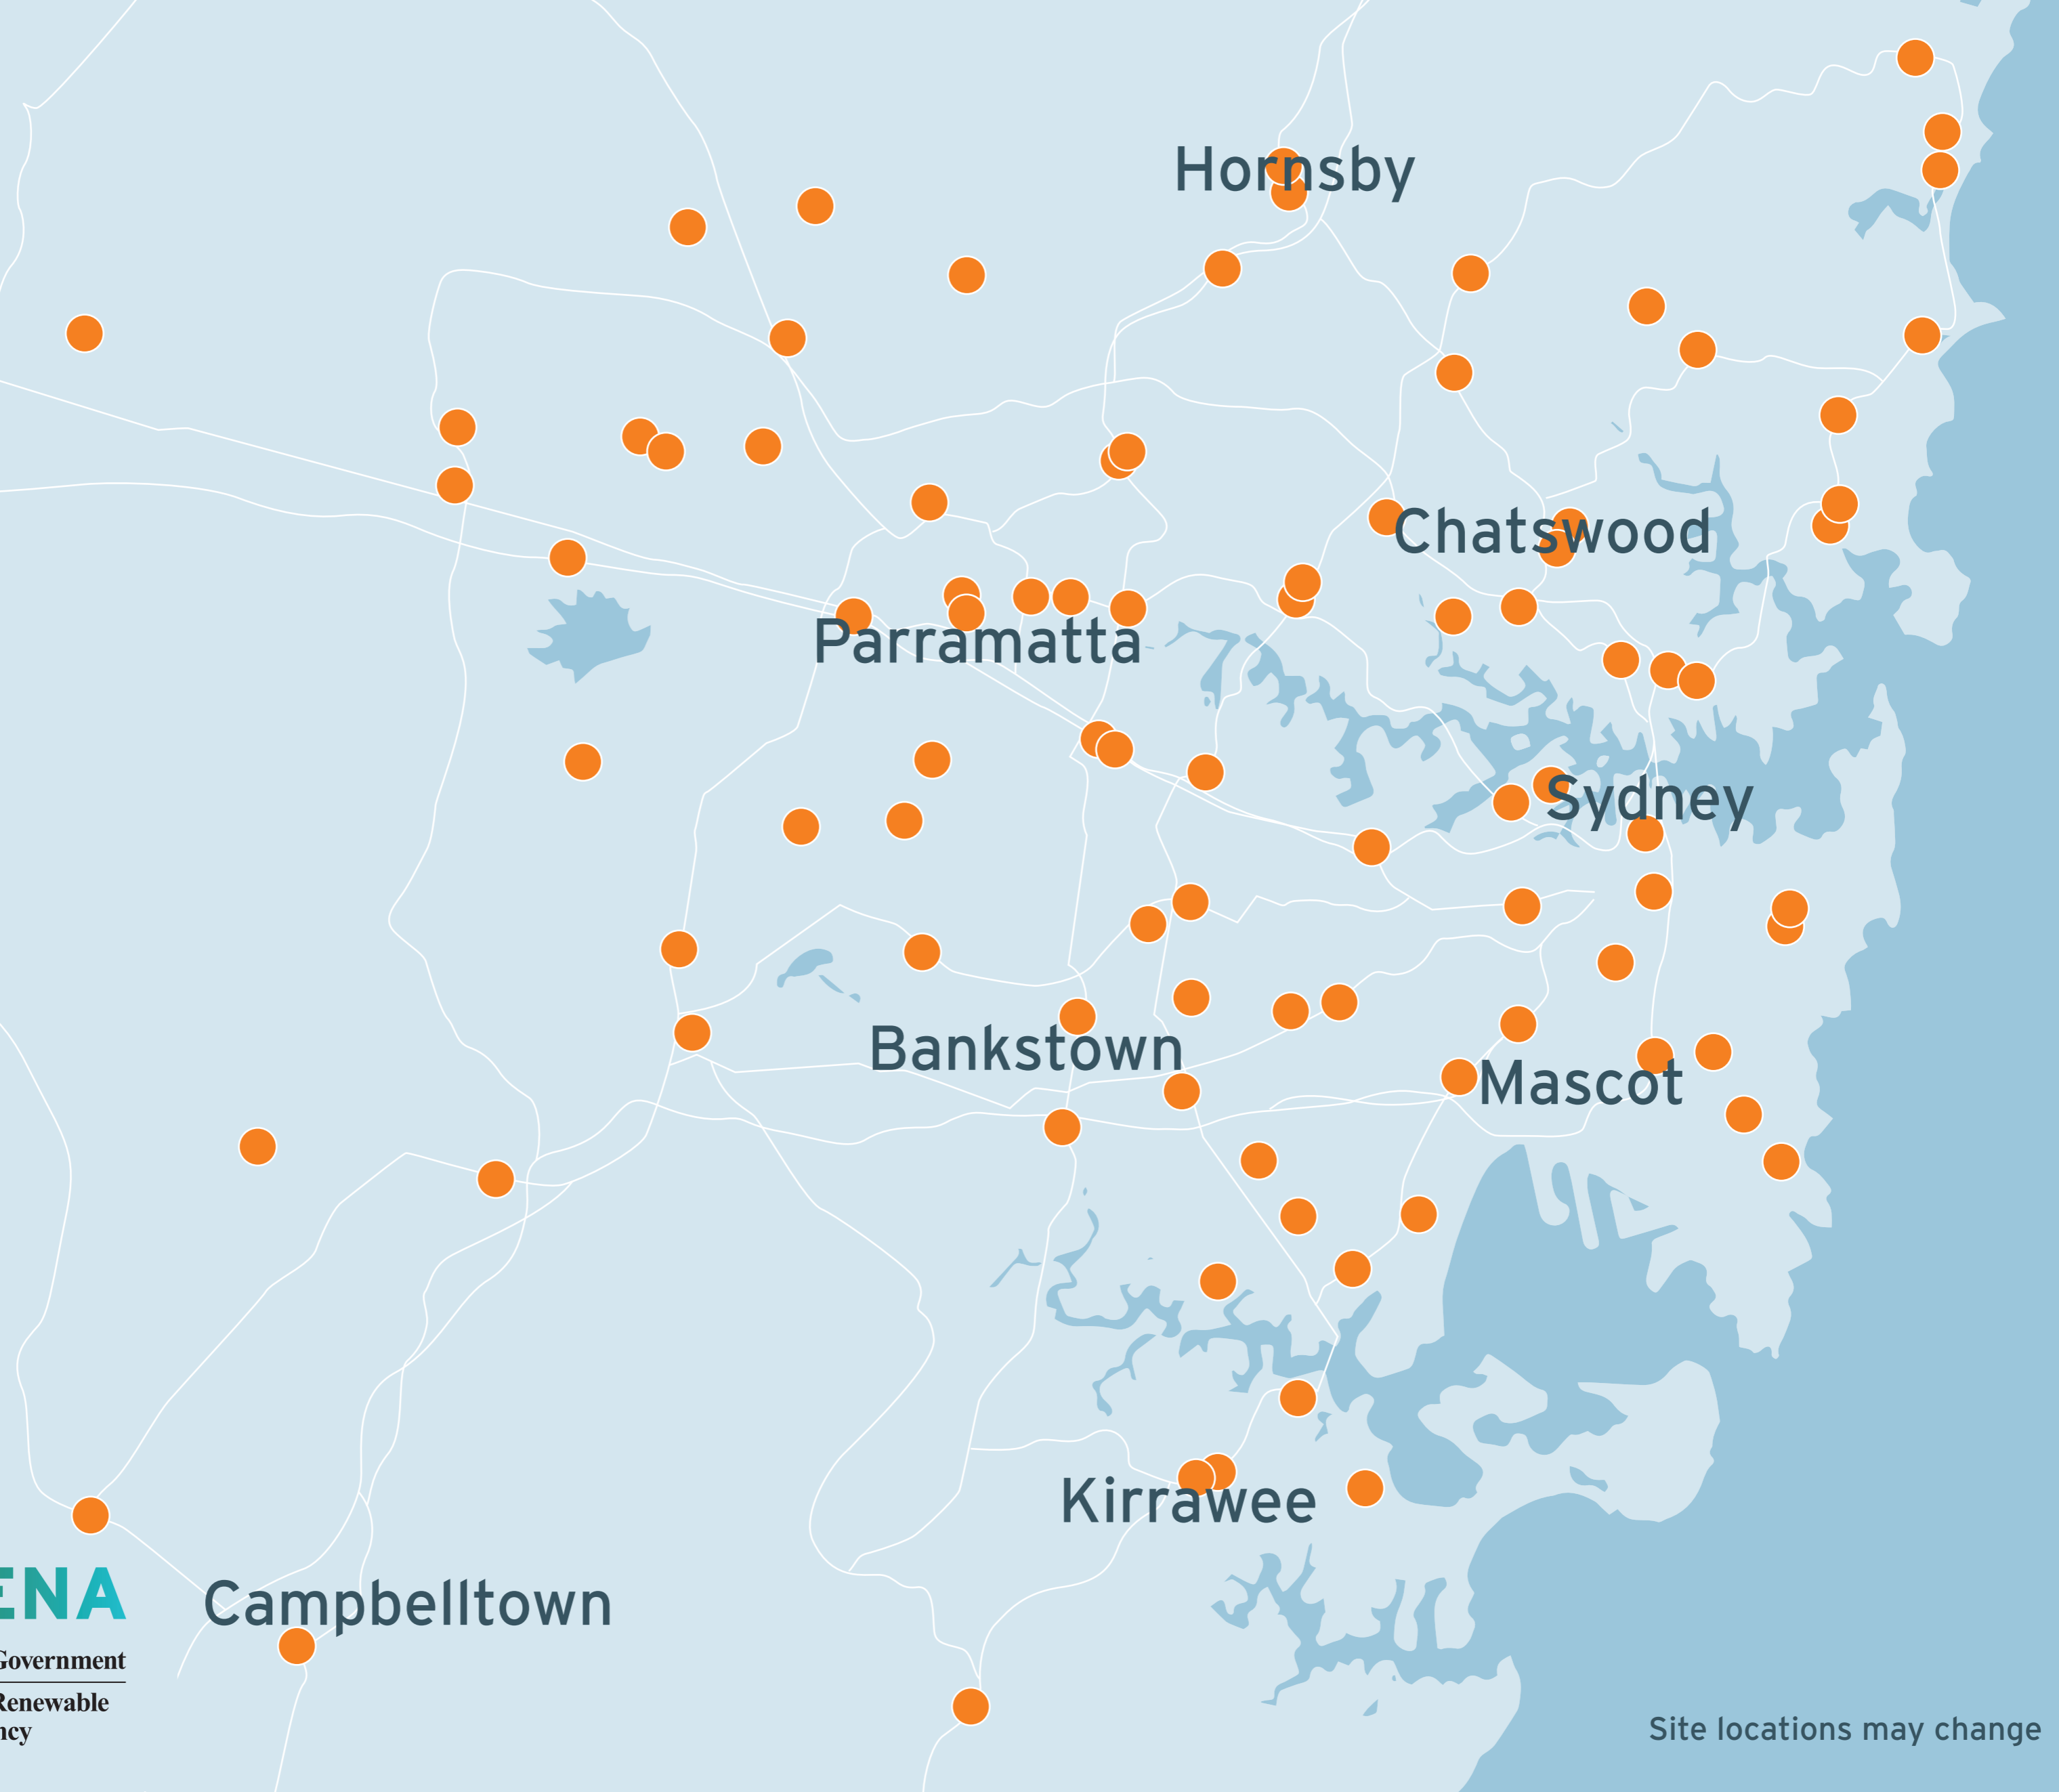

NEWCASTLE & CENTRAL COAST

WOLLONGONG

DARWIN

ADELAIDE

HOBART

BRISBANE

SUNSHINE COAST

GOLD COAST

MELBOURNE & GEELONG

PERTH

FUTURE FUELS FUND FAST-CHARGING STATIONS IN CANBERRA

ARENA

Australian Government
Australian Renewable
Energy Agency

Site locations may change

FUTURE FUELS FUND

FAST-CHARGING STATIONS IN GREATER SYDNEY

Chermside

Brisbane

Carindale

Sunnybank

Forest
Lake

Browns
Plains

Loganholme

Victoria
Point