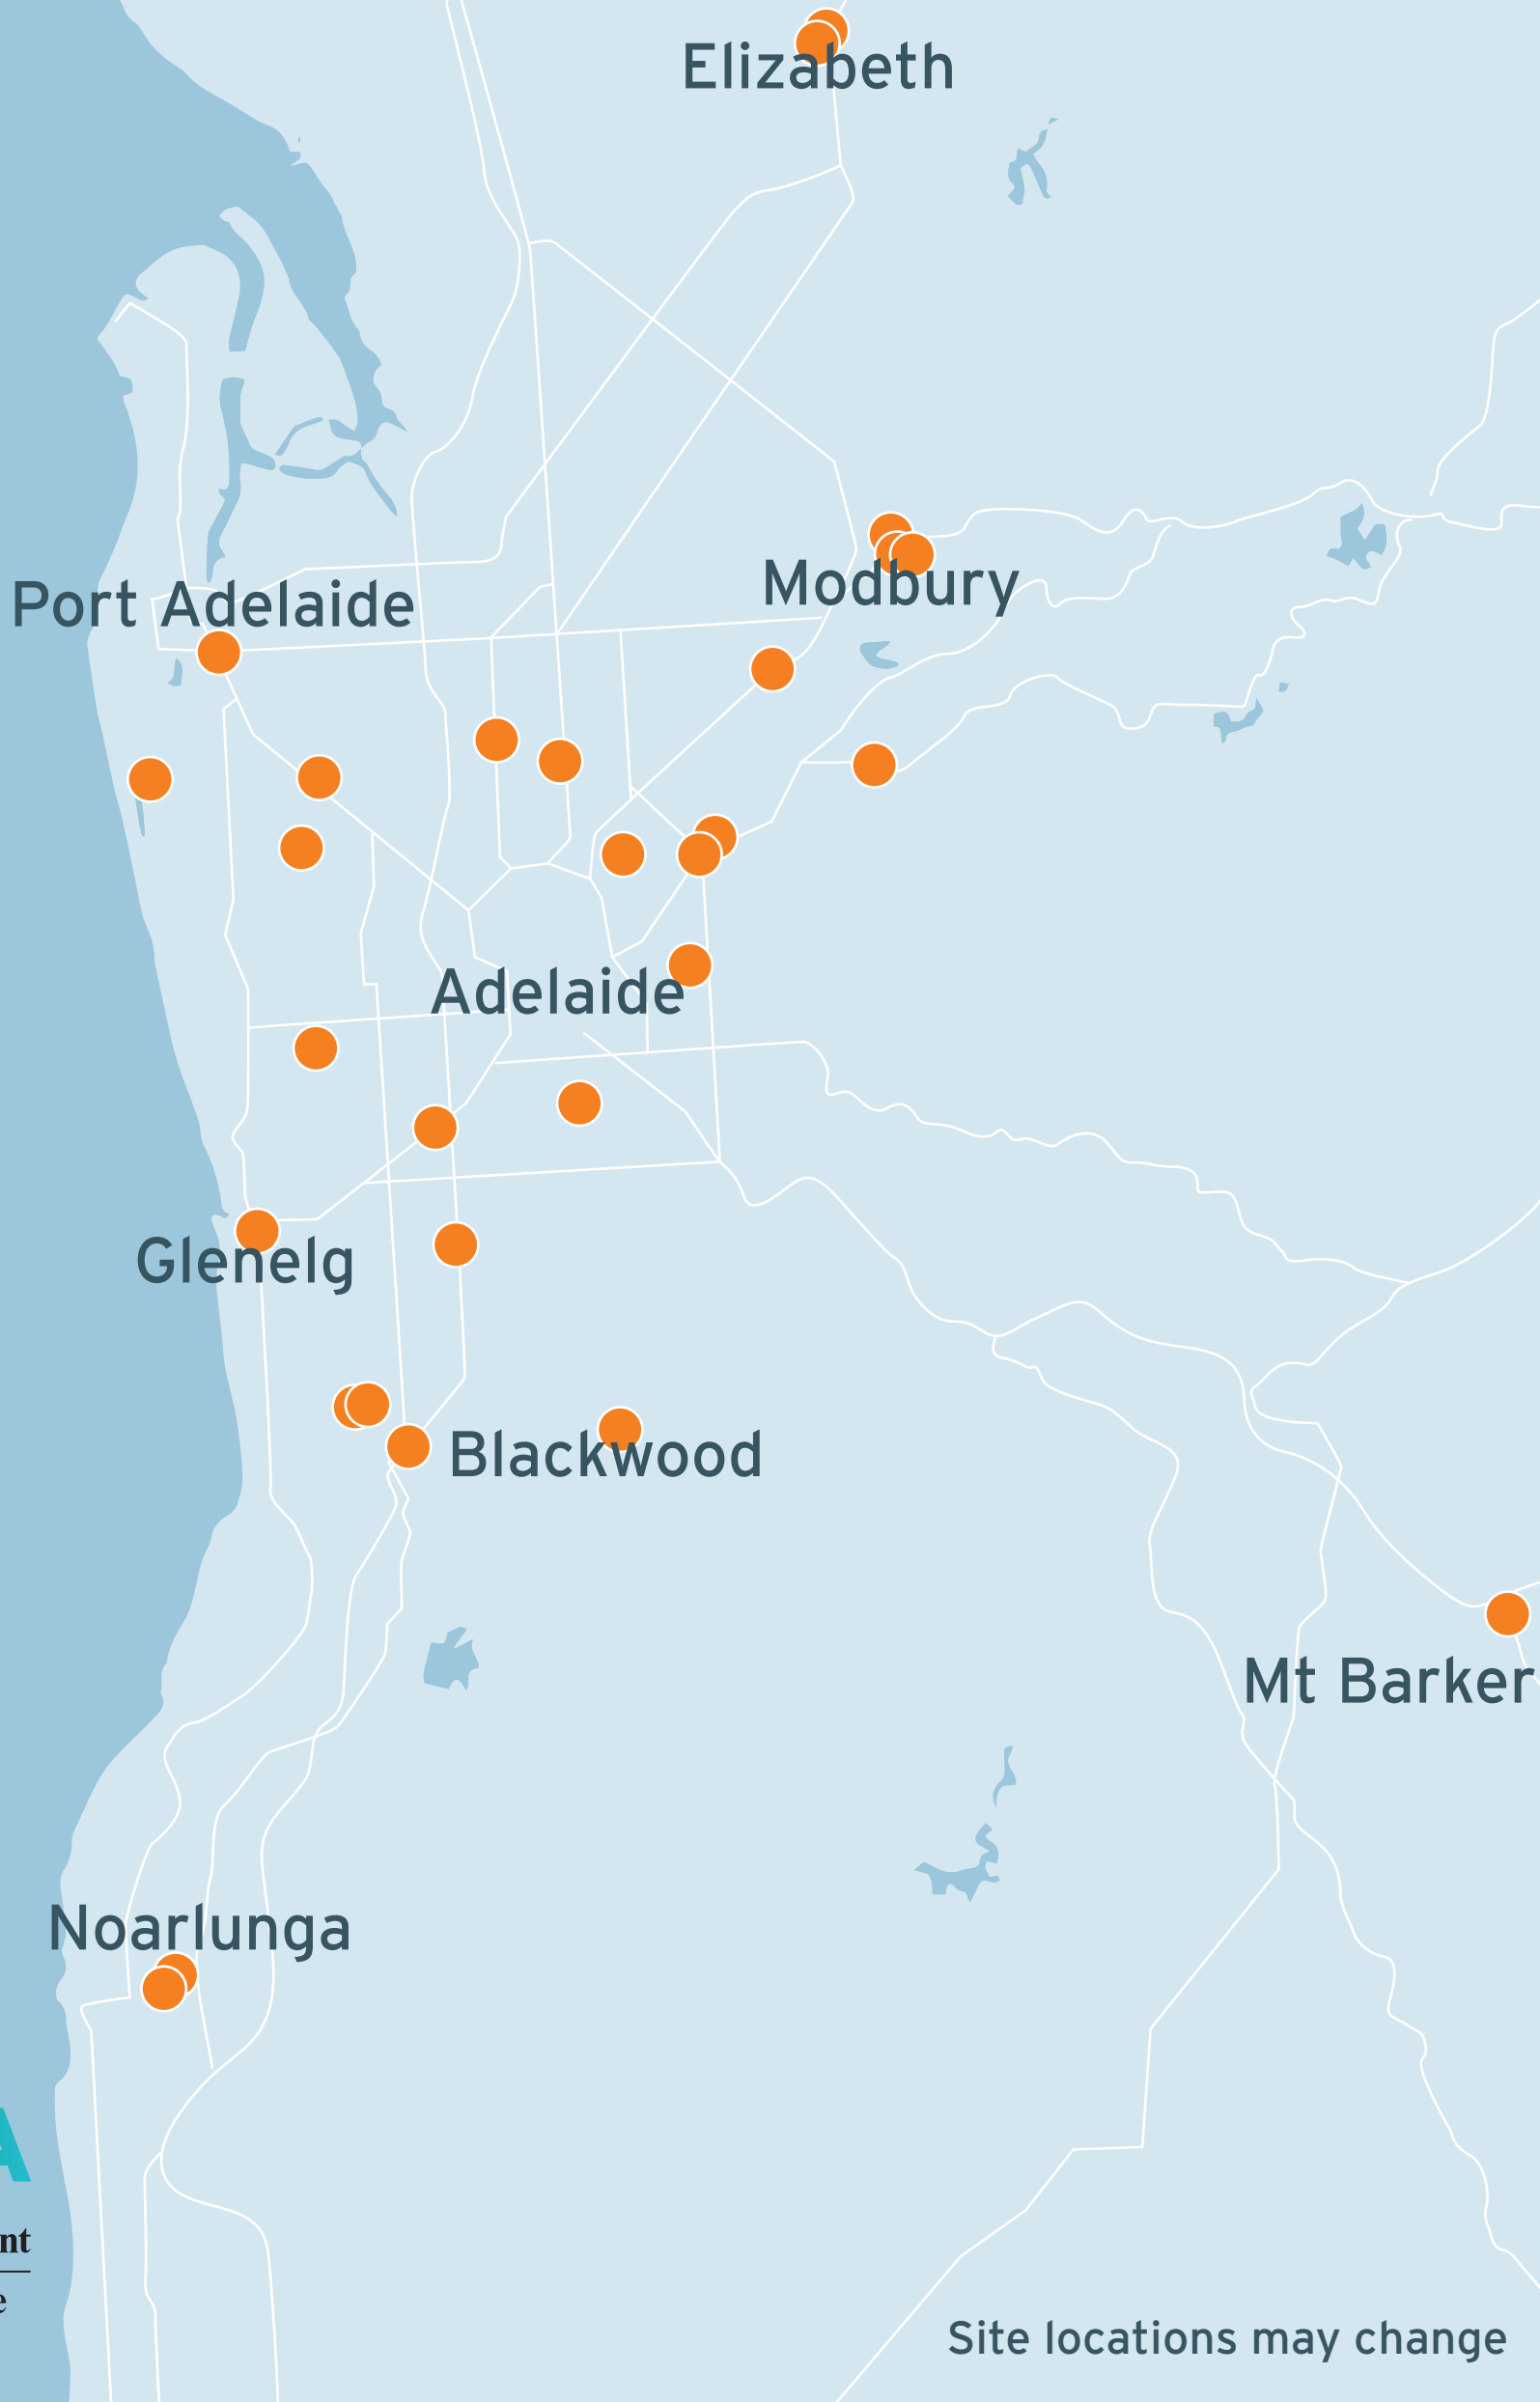

NEWCASTLE & CENTRAL COAST

WOLLONGONG

DARWIN

ADELAIDE

HOBART

BRISBANE

SUNSHINE COAST

GOLD COAST

Darwin

Casuarina

Palmerston

ARENA

Australian Government
Australian Renewable
Energy Agency

Site locations may change

FUTURE FUELS FUND FAST-CHARGING STATIONS IN ADELAIDE

ARENA

Australian Government
Australian Renewable
Energy Agency

Site locations may change

FUTURE FUELS FUND FAST-CHARGING STATIONS IN HOBART

Glenorchy

Hobart

Rosny Park

Sandy Bay

Kingston

Chermside

Brisbane

Carindale

Sunnybank

Forest
Lake

Browns
Plains

Loganholme

Victoria
Point