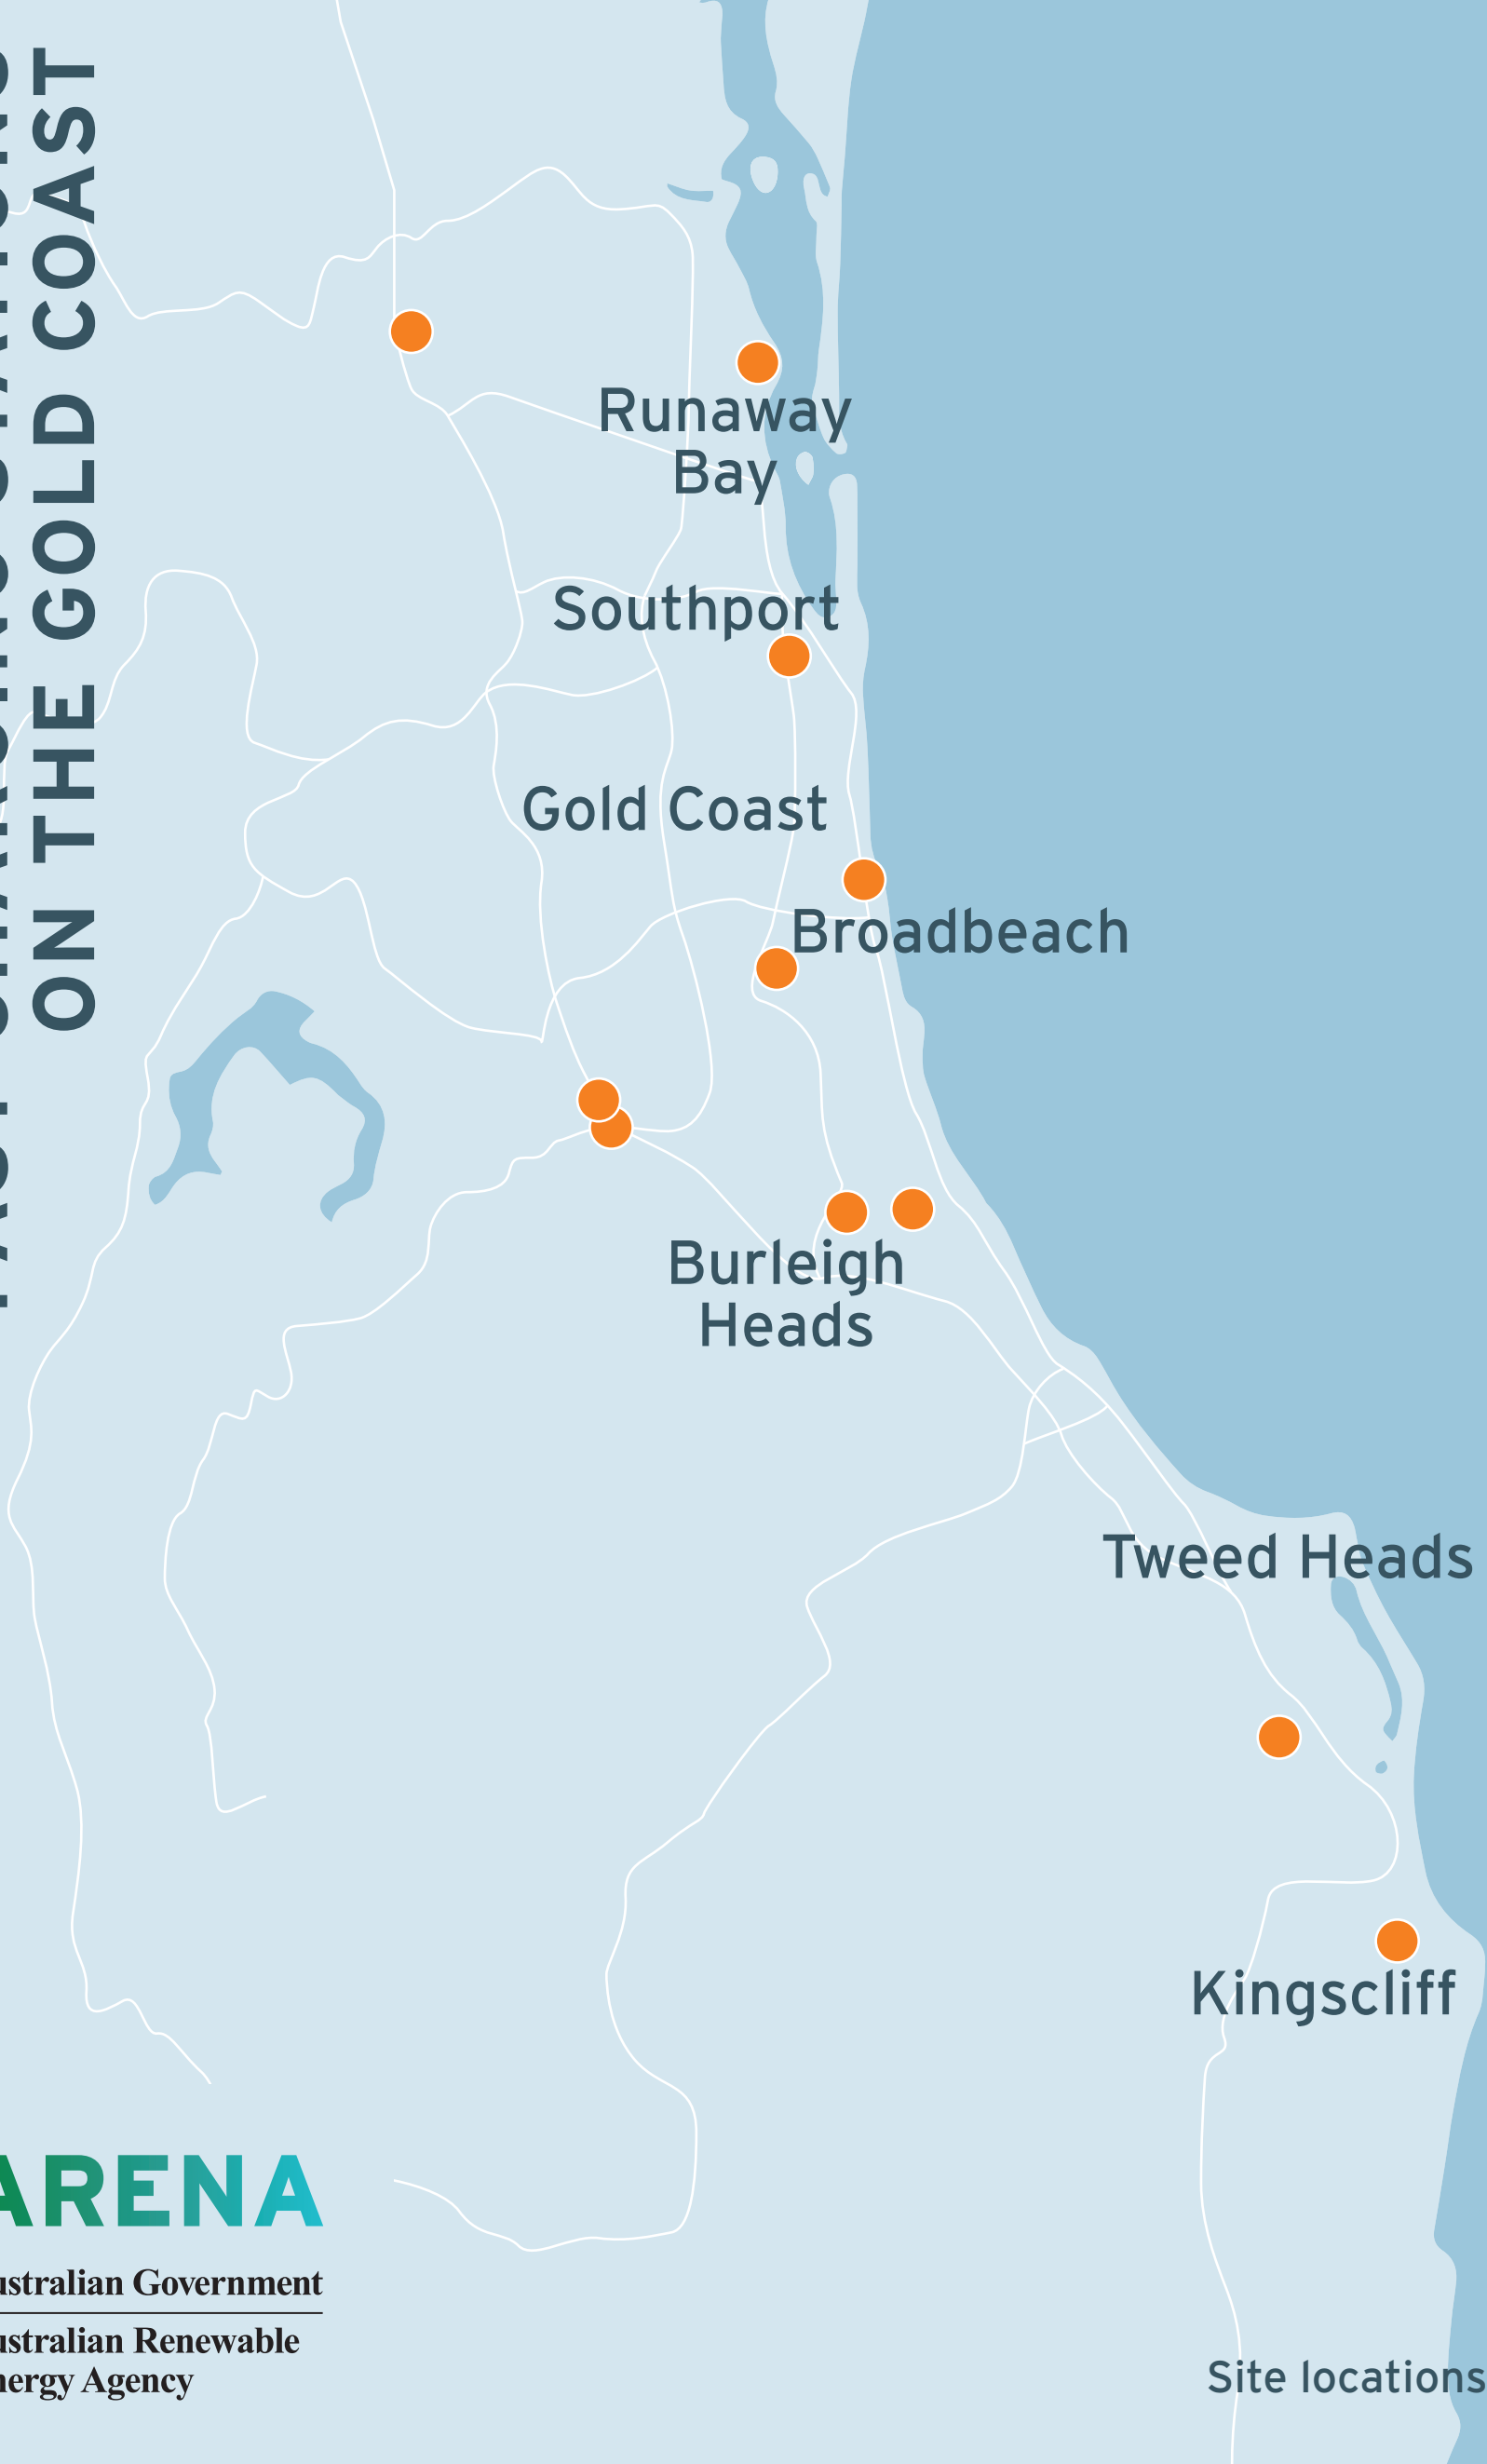

FUTURE FUELS FUND FAST-CHARGING STATIONS ON THE GOLD COAST

ARENA

Australian Government
Australian Renewable
Energy Agency

Site locations may change