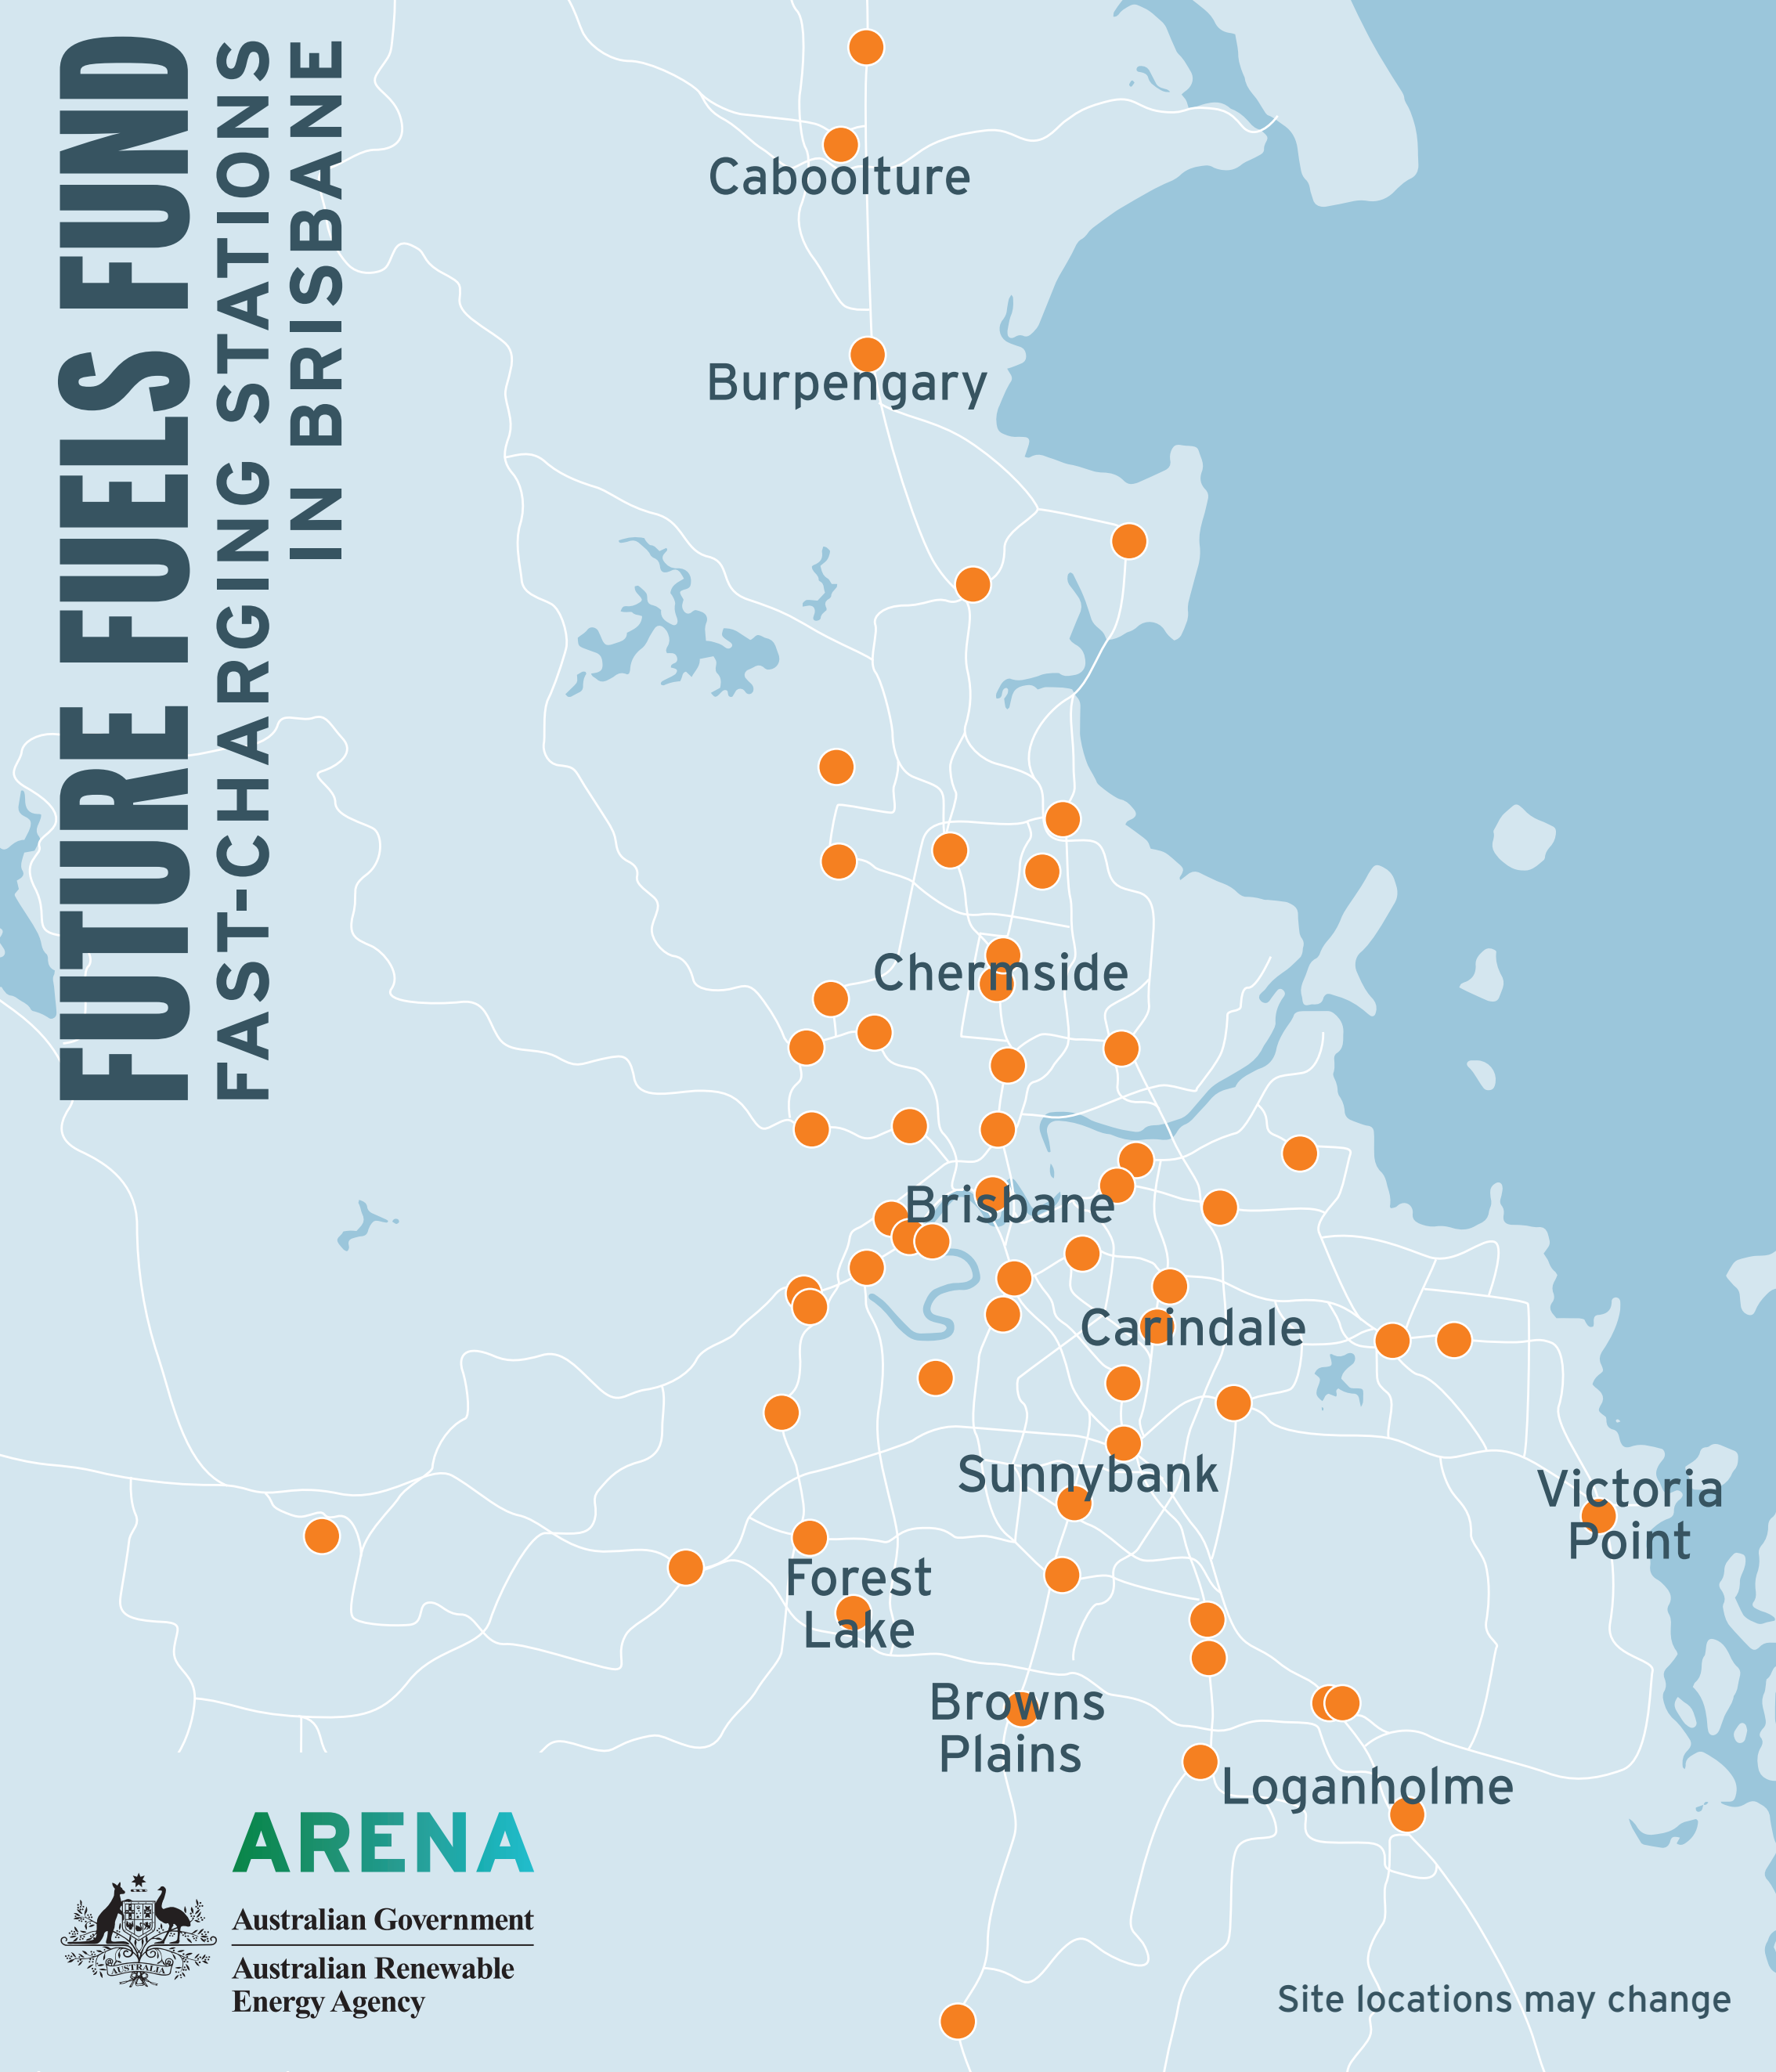

NEWCASTLE & CENTRAL COAST

WOLLONGONG

DARWIN

ADELAIDE

HOBART

BRISBANE

SUNSHINE COAST

GOLD COAST

Australian Government
Australian Renewable
Energy Agency

Site locations may change

FUTURE FUELS FUND FAST-CHARGING STATIONS IN HOBART

Glenorchy

Hobart

Rosny Park

Sandy Bay

Kingston

Hobart
Airport

Sorell

ARENA

Australian Government
Australian Renewable
Energy Agency

Site locations may change

FUTURE FUELS FUND FAST-CHARGING STATIONS IN BRISBANE

Caboolture

Burpengary

Chermside

Brisbane

Carindale

Sunnybank

Forest
Lake

Browns
Plains

Loganholme

Victoria
Point